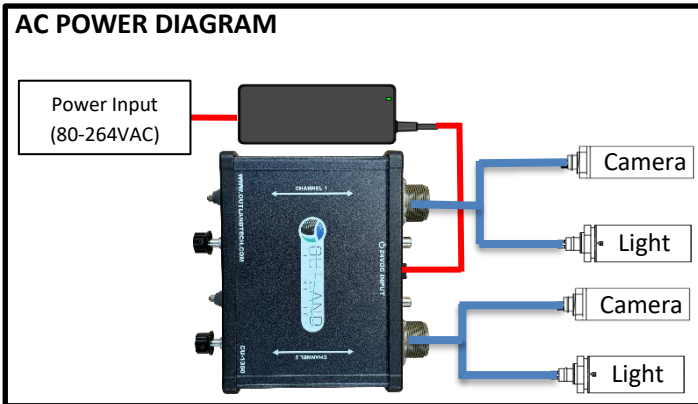

**DUAL STAND-ALONE
POWER SUPPLY**

LED LIGHTS ONLY.

AC POWER DIAGRAM

FEATURES:

- Isolated power supply for light output.
- Variable light control.
- COMM controls available with Outland DVR.

MECHANICAL:

Dimensions 7.0 in. W x 6.94 in. D x 2.38 in. H
(17.8 cm W x 17.6 cm D x 6.04 cm H)
Weight 2 lbs. (0.91 kg)

ELECTRICAL (AC):

Power Supply Voltage Range 80-264 VAC
Power Supply Output 9.2 A @ 24 VDC
Light Supply 24 VDC @ 1.85 A Max
Camera Supply 16 VDC @ 0.5 A Max
Cable Connector MS3102-18-08S
Video Output RCA Jack